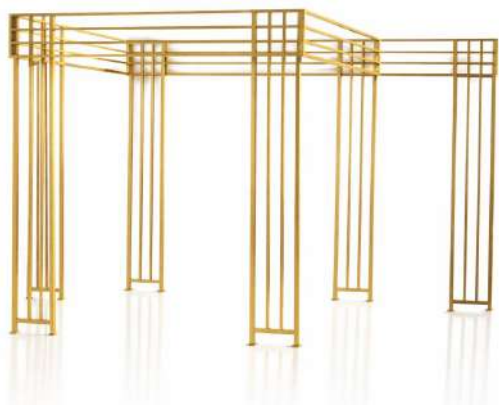

Structure - Zungun
ST007
R2 800.00