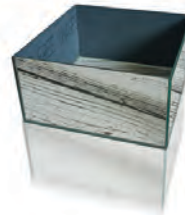

Napkin Ring -
Rose S001FX001
R5.00
4cm

Napkin Ring - Leaf Pattern
S001FX003
R5.00
4cm

Mirror

MIRROR

Box- Mirror - Square - Small
M001CX200
R20.00
8cm (h) x 8cm (w)

Square - Mirror - Box - Medium
M001CX201
R30.00
12cm (h) x 12cm (w)