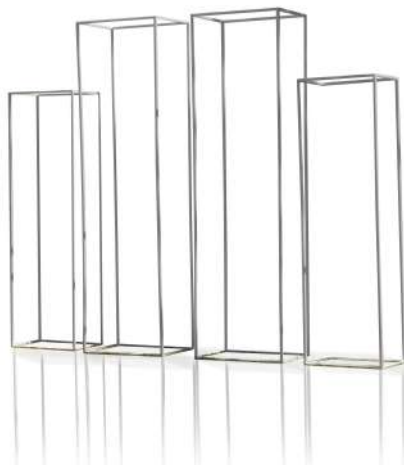

Structure - Rectangular Stand
ST005

Small - R350.00 - 2m (h) x 1.5m (l)
Tall - R450.00 - 2.8m (h) x 2.8m (l)

Structures - Stella
ST006

Small - R250.00ea - 2m (h) x 600 x 400mm (l)
Tall - R580.00ea - 2.5m (h) x 680mm x 480mm (l)