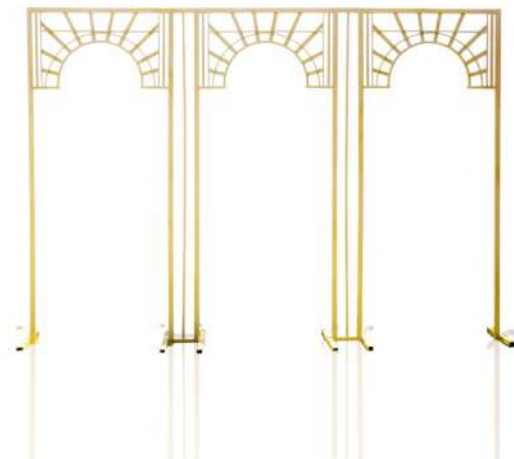

Curved Screen
ST008
Sides - R950.00 - 2.2m (h) x 2.2m (w)
Middle - R1 500.00 - 2.5m (h) x 1.97m (w)

ARC BLOOMING (PTY) LTD

info@arcblooming.co.za

www.arcblooming.co.za

STRUCTURES

CUSTOM EVENT DESIGN
& RENTALS

Structure - Rectangular Stand
ST005

Small - R350.00 - 2m (h) x 1.5m (l)
Tall - R450.00 - 2.8m (h) x 2.8m (l)

Structures - Stella
ST006

Small - R250.00ea - 2m (h) x 600 x 400mm (l)
Tall - R580.00ea - 2.5m (h) x 680mm x 480mm (l)