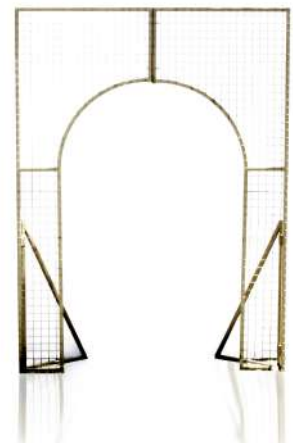

Structure - Tzaneen Mesh (Sides)
ST004
R650.00

ARC BLOOMING (PTY) LTD

info@arcblooming.co.za

www.arcblooming.co.za